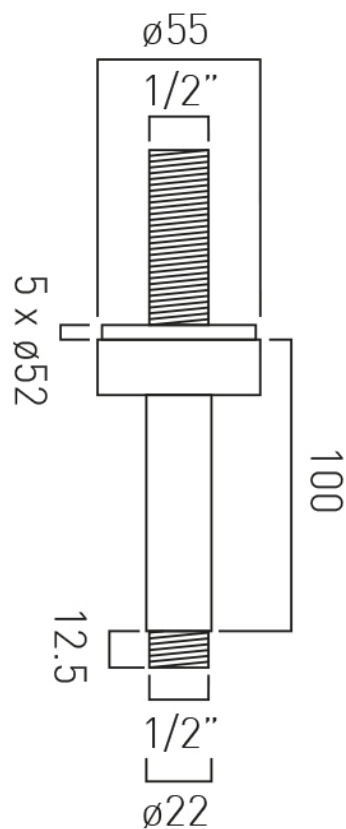

# SPECIFICATION SHEET

**COLLECTION:** INDIVIDUAL

**PRODUCT CODE:** IND-CMA/RO/4IN-BRN

**DESCRIPTION:**

fixed head ceiling mounting arm  
100mm (4")  
1/2" x 70mm threaded inlet  
1/2" threaded outlet

**FINISH:**

# TECHNICAL DRAWING

**COLLECTION:** INDIVIDUAL

**PRODUCT CODE:** IND-CMA/RO/4IN-BRN

tel: 01934 744466  
email: sales@vado.com  
www.vado.com

**where inspiration flows**  
taps | showering | accessories