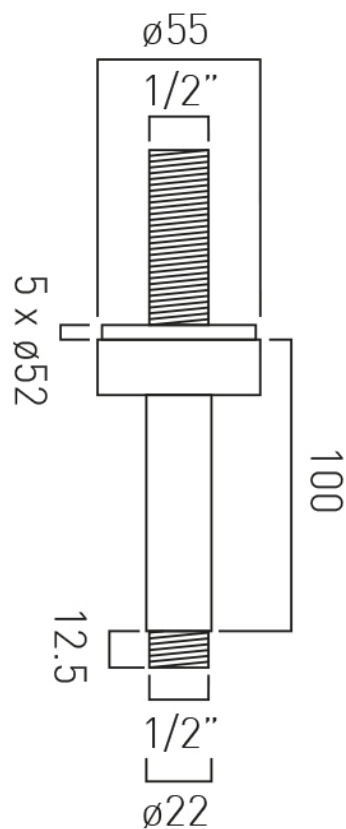

# SPECIFICATION SHEET

**COLLECTION:** INDIVIDUAL

**PRODUCT CODE:** IND-CMA/RO/4IN-BRG

**DESCRIPTION:**

fixed head ceiling mounting arm

100mm (4")

1/2" x 70mm threaded inlet

1/2" threaded outlet

# TECHNICAL DRAWING

**COLLECTION:** INDIVIDUAL

**PRODUCT CODE:** IND-CMA/RO/4IN-BRG

tel: 01934 744466  
email: sales@vado.com  
www.vado.com

**where inspiration flows**  
taps | showering | accessories