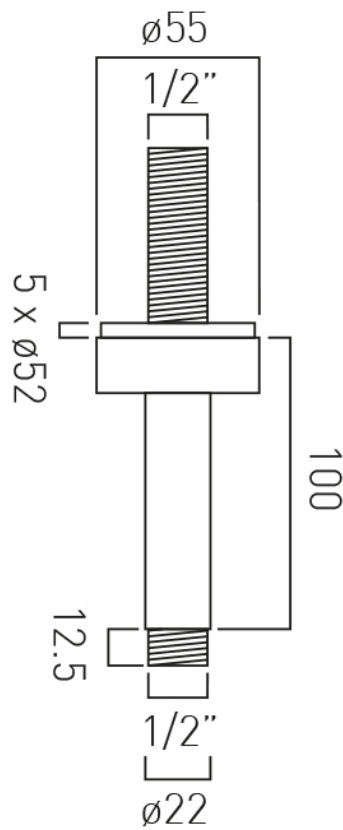

SPECIFICATION SHEET

COLLECTION: INDIVIDUAL

PRODUCT CODE: IND-CMA/RO/4IN-BLK

DESCRIPTION:

fixed head ceiling mounting arm
100mm (4")
1/2" x 70mm threaded inlet
1/2" threaded outlet

FINISH:

Brushed Black

tel: 01934 744466
email: sales@vado.com
www.vado.com

where inspiration flows
taps | showering | accessories

TECHNICAL DRAWING

COLLECTION: INDIVIDUAL

PRODUCT CODE: IND-CMA/RO/4IN-BLK

tel: 01934 744466
email: sales@vado.com
www.vado.com

where inspiration flows
taps | showering | accessories