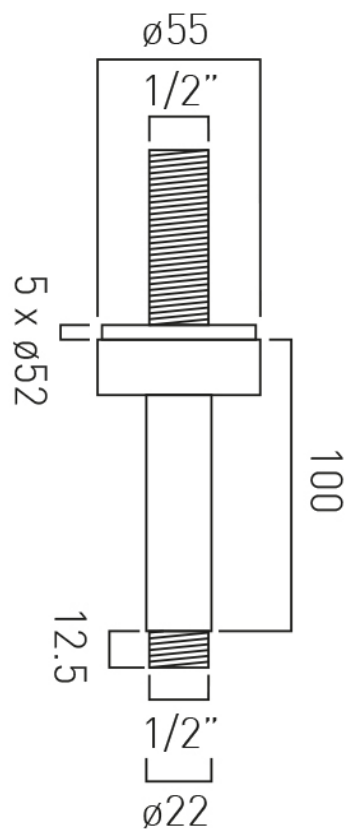

# SPECIFICATION SHEET

**COLLECTION:** INDIVIDUAL

**PRODUCT CODE:** IND-CMA/RO/4IN-BG

**DESCRIPTION:**

fixed head ceiling mounting arm  
100mm (4")  
1/2" x 70mm threaded inlet  
1/2" threaded outlet

**FINISH:**

# TECHNICAL DRAWING

**COLLECTION:** INDIVIDUAL

**PRODUCT CODE:** IND-CMA/RO/4IN-BG

tel: 01934 744466  
email: sales@vado.com  
www.vado.com

**where inspiration flows**  
taps | showering | accessories