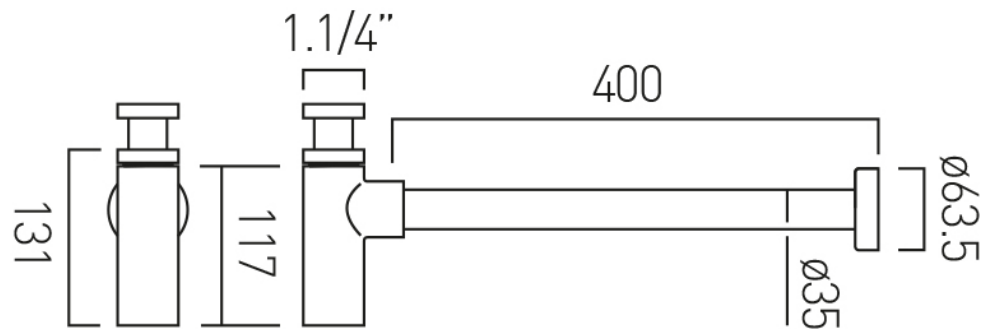

# SPECIFICATION SHEET

**COLLECTION:** INDIVIDUAL

**PRODUCT CODE:** IND-461/UK-1.1/4-BRN

**DESCRIPTION:**

contemporary bottle trap

35mm x 400mm pipe connections

min-max vertical adjustment 60-140mm to outlet centre

# TECHNICAL DRAWING

**COLLECTION:** INDIVIDUAL

**PRODUCT CODE:** IND-461/UK-1.1/4-BRN

tel: 01934 744466  
email: [sales@vado.com](mailto:sales@vado.com)  
[www.vado.com](http://www.vado.com)

**where inspiration flows**  
taps | showering | accessories