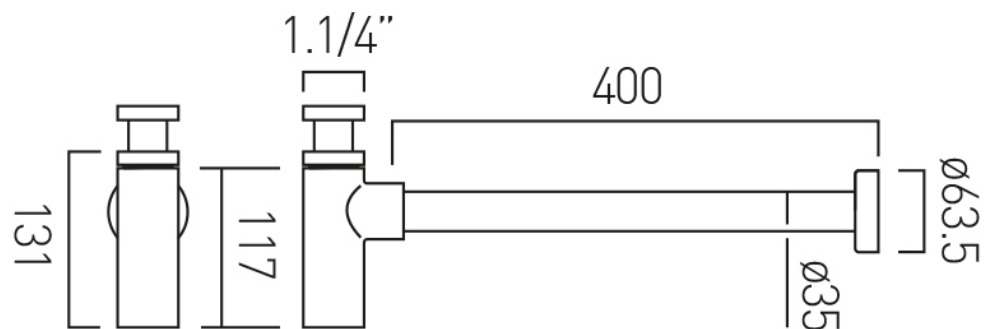

TECHNICAL DRAWING

COLLECTION: INDIVIDUAL

PRODUCT CODE: IND-461/UK-1.1/4-BRG

tel: 01934 744466
email: sales@vado.com
www.vado.com

where inspiration flows
taps | showering | accessories