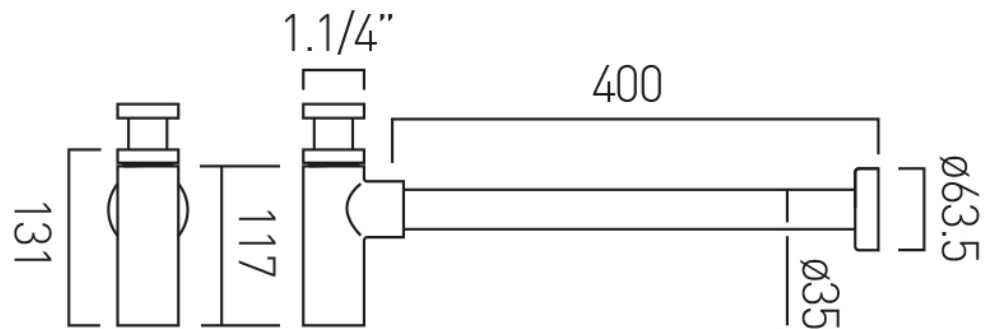

# SPECIFICATION SHEET

**COLLECTION:** INDIVIDUAL

**PRODUCT CODE:** IND-461/UK-1.1/4-BLK

**DESCRIPTION:**

contemporary bottle trap  
35mm x 400mm pipe connections  
min-max vertical adjustment 60-140mm to outlet centre

# TECHNICAL DRAWING

**COLLECTION:** INDIVIDUAL

**PRODUCT CODE:** IND-461/UK-1.1/4-BLK

tel: 01934 744466  
email: sales@vado.com  
www.vado.com

**where inspiration flows**  
taps | showering | accessories