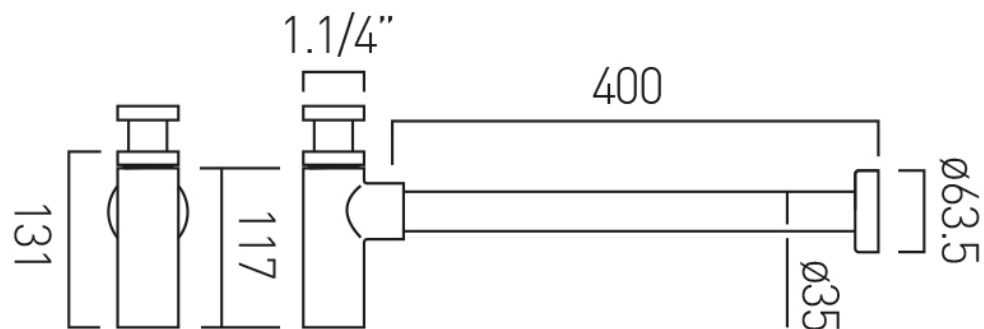

# SPECIFICATION SHEET

**COLLECTION:** INDIVIDUAL

**PRODUCT CODE:** IND-461/UK-1.1/4-BG

**DESCRIPTION:**

contemporary bottle trap  
35mm x 400mm pipe connections  
min-max vertical adjustment 60-140mm to outlet centre

# TECHNICAL DRAWING

**COLLECTION:** INDIVIDUAL

**PRODUCT CODE:** IND-461/UK-1.1/4-BG

tel: 01934 744466  
email: sales@vado.com  
www.vado.com

**where inspiration flows**  
taps | showering | accessories