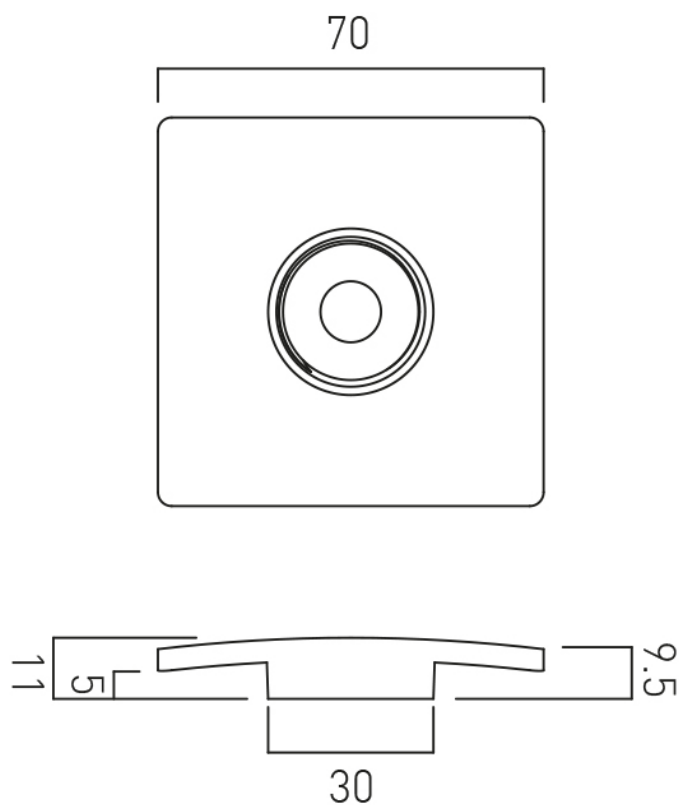

TECHNICAL DRAWING

COLLECTION: INDIVIDUAL

PRODUCT CODE: IND-395CAP/SQ-BRG

tel: 01934 744466
email: sales@vado.com
www.vado.com

where inspiration flows
taps | showering | accessories