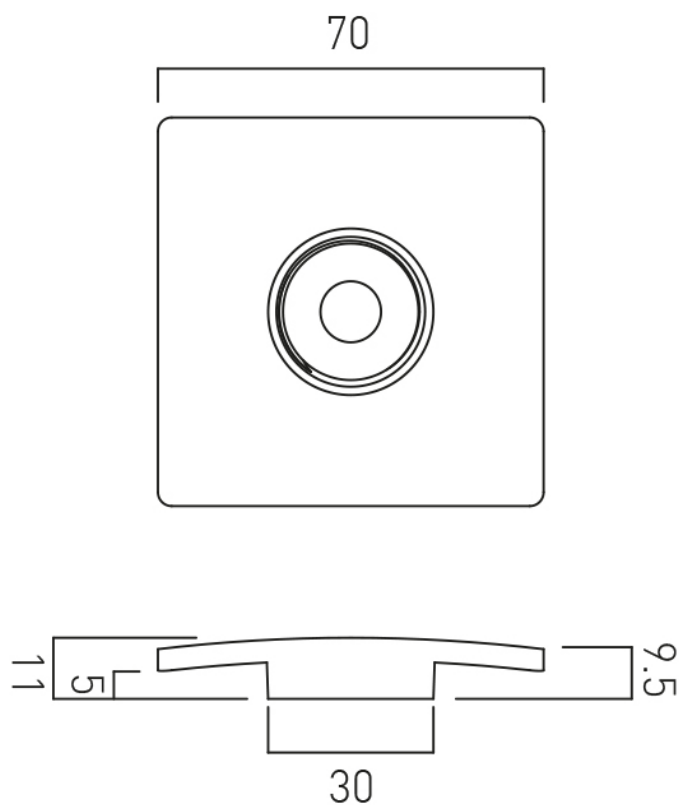

TECHNICAL DRAWING

COLLECTION: INDIVIDUAL

PRODUCT CODE: IND-395CAP/SQ-BG

tel: 01934 744466
email: sales@vado.com
www.vado.com

where inspiration flows
taps | showering | accessories