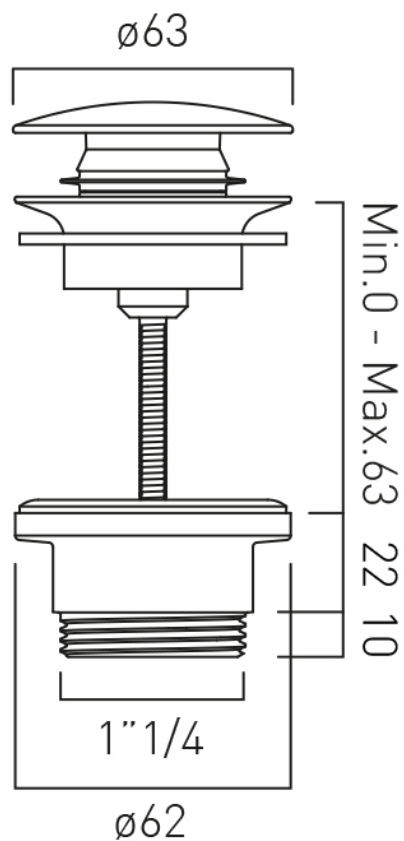

Easily converted from a clic-clac to a free-flow waste using the components supplied

Suitable for all basins whether slotted or unslotted

The cap can be easily unscrewed for cleaning

FINISH:

Brushed Nickel

tel: 01934 744466
email: sales@vado.com
www.vado.com

where inspiration flows
taps | showering | accessories

TECHNICAL DRAWING

COLLECTION: INDIVIDUAL

PRODUCT CODE: IND-395-BRN

tel: 01934 744466
email: sales@vado.com
www.vado.com