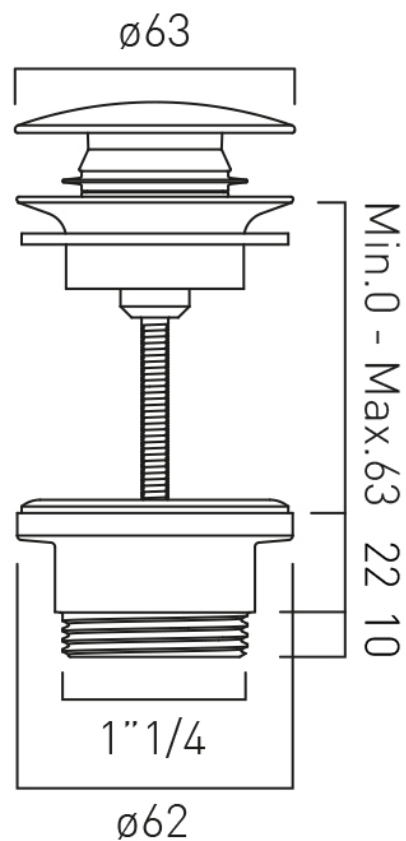

# SPECIFICATION SHEET

**COLLECTION:** INDIVIDUAL

**PRODUCT CODE:** IND-395-BRG

**DESCRIPTION:**

Universal basin waste with all brass housing and cap

Durable soft-press polymer clic-clac mechanism tested to 60,000 cycles, equivalent to 30 years of use

# TECHNICAL DRAWING

**COLLECTION:** INDIVIDUAL

**PRODUCT CODE:** IND-395-BRG

tel: 01934 744466  
email: sales@vado.com  
www.vado.com

**where inspiration flows**  
taps | showering | accessories