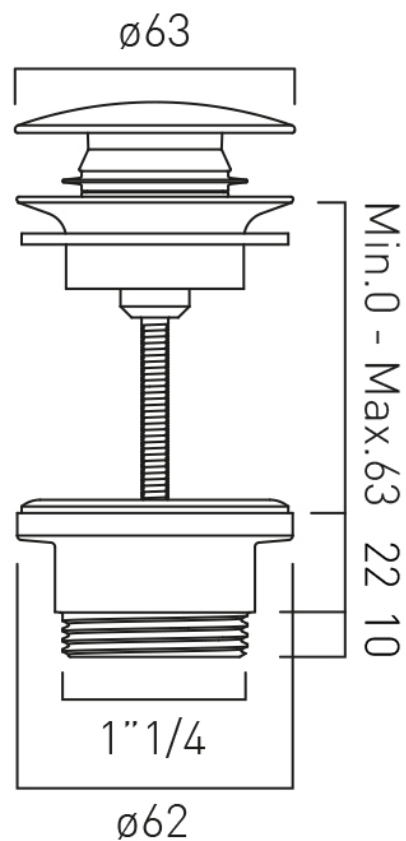

tel: 01934 744466
email: sales@vado.com
www.vado.com

where inspiration flows
taps | showering | accessories

TECHNICAL DRAWING

COLLECTION: INDIVIDUAL

PRODUCT CODE: IND-395-BLK

tel: 01934 744466
email: sales@vado.com
www.vado.com