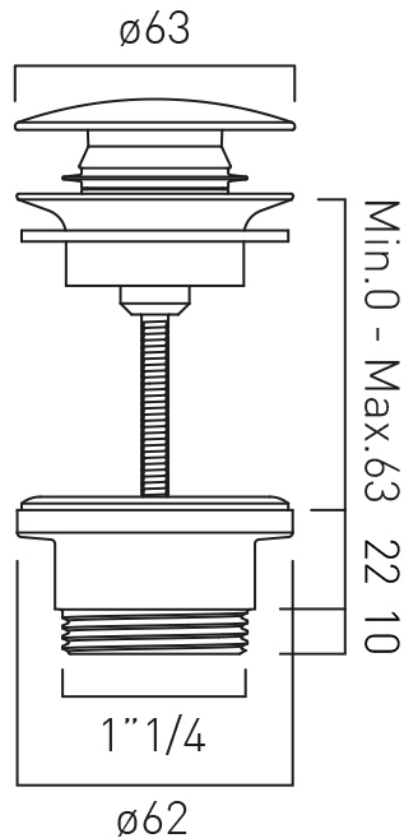

TECHNICAL DRAWING

COLLECTION: INDIVIDUAL

PRODUCT CODE: IND-395-BG

tel: 01934 744466
email: sales@vado.com
www.vado.com

where inspiration flows
taps | showering | accessories