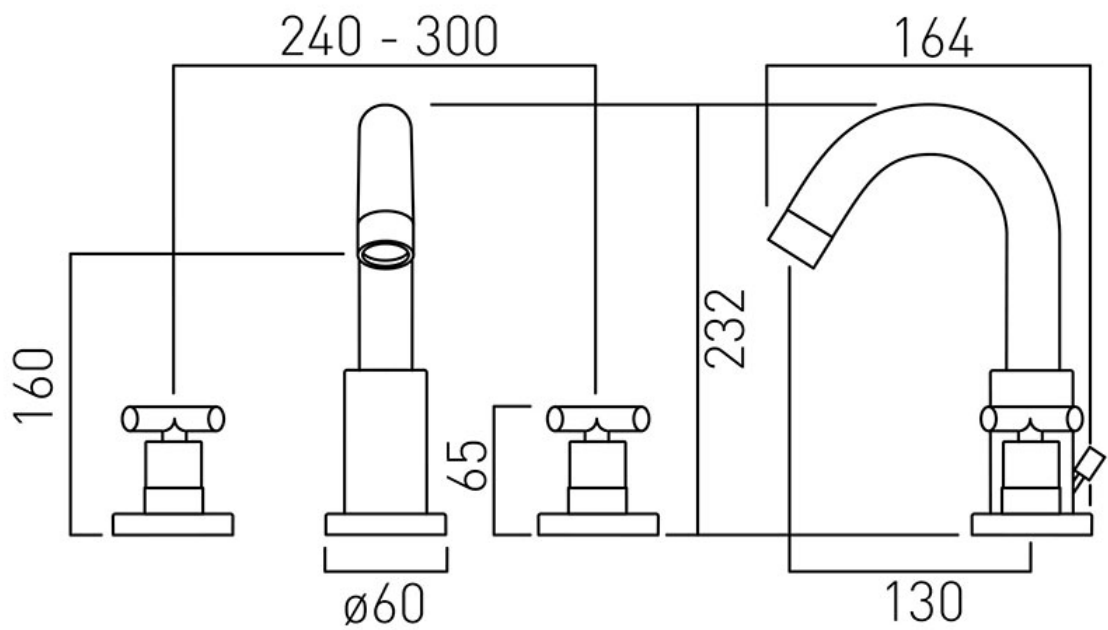

TECHNICAL DRAWING

COLLECTION: ELEMENTS

PRODUCT CODE: ELW-101F-C/P

tel: 01934 744466
email: sales@vado.com
www.vado.com

where inspiration flows
taps | showering | accessories