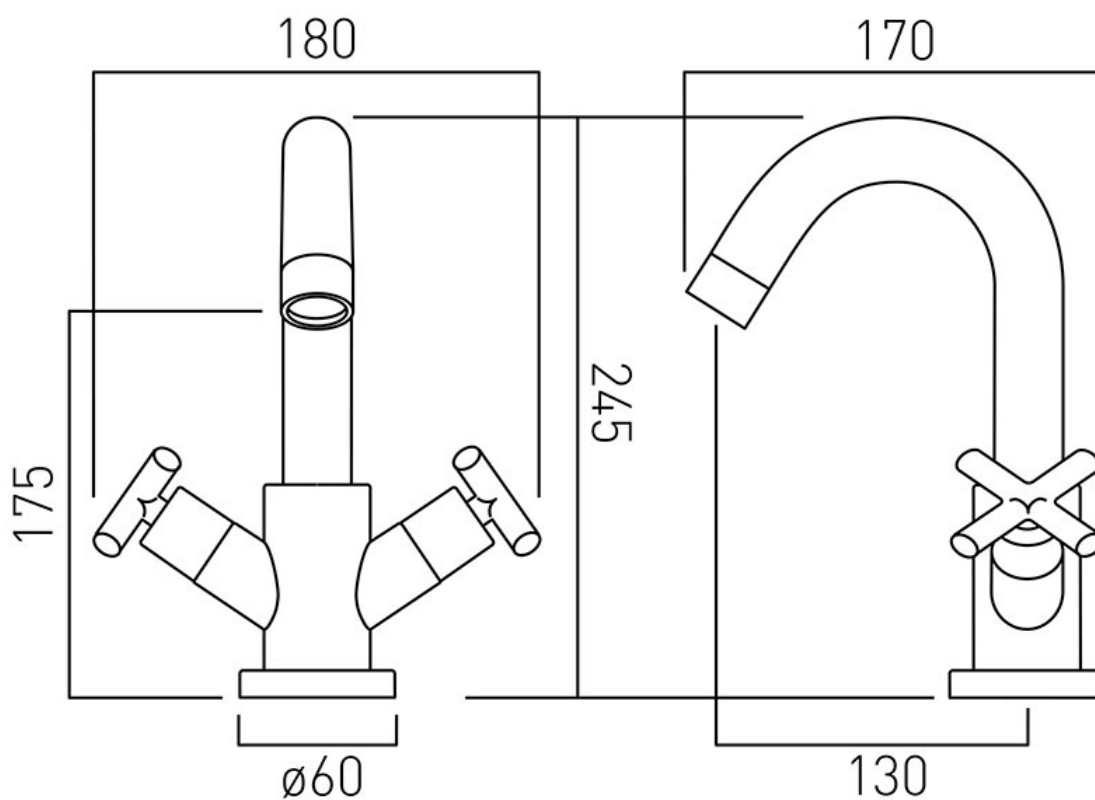

TECHNICAL DRAWING

COLLECTION: ELEMENTS

PRODUCT CODE: ELW-100F/SB-C/P

tel: 01934 744466
email: sales@vado.com
www.vado.com

where inspiration flows
taps | showering | accessories