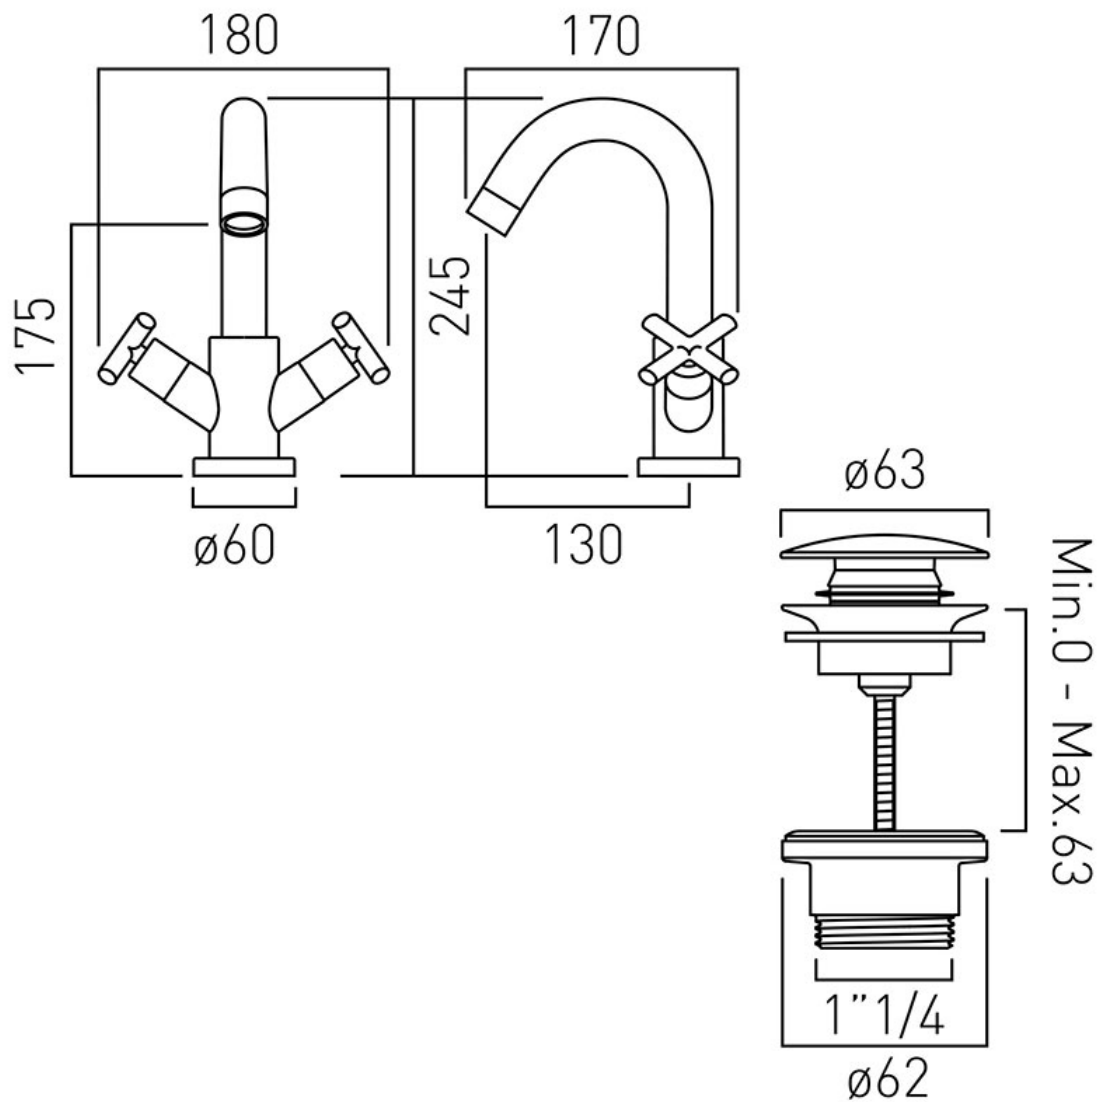

TECHNICAL DRAWING

COLLECTION: ELEMENTS

PRODUCT CODE: ELW-100F/CC-C/P

tel: 01934 744466
email: sales@vado.com
www.vado.com

where inspiration flows
taps | showering | accessories