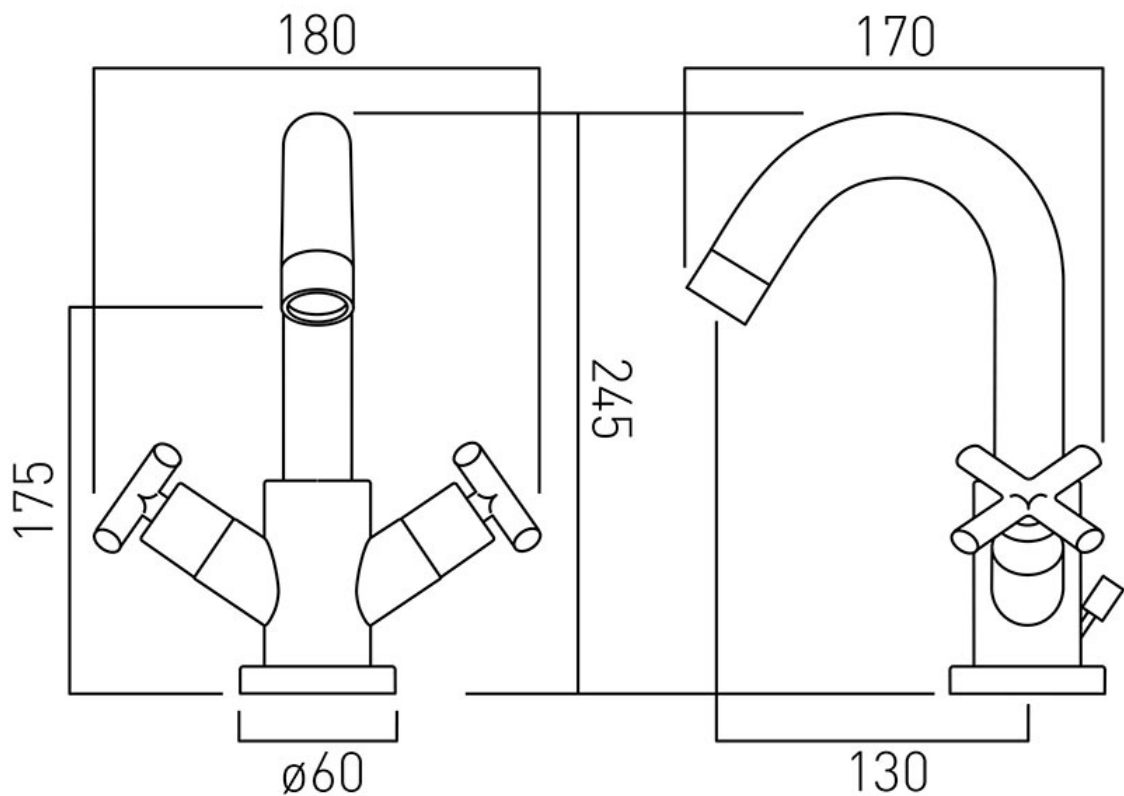

TECHNICAL DRAWING

COLLECTION: ELEMENTS

PRODUCT CODE: ELW-100F-C/P

tel: 01934 744466
email: sales@vado.com
www.vado.com

where inspiration flows
taps | showering | accessories