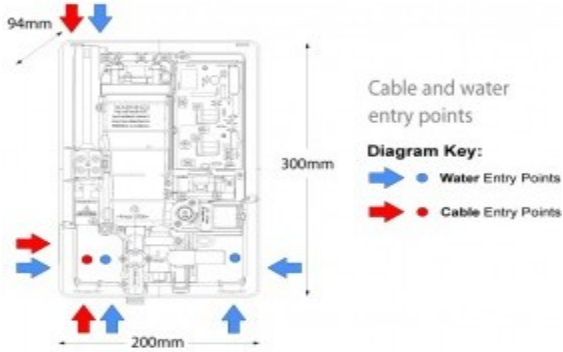

9.5kW model: bronze and chrome: product code: ELS-ELE-95-BRZ

technical drawing:

**description:** elegance fashion led modern design electric shower with soft press illuminated buttons, 8.5kW and 9.5kW models available. Please refer to the VADO electric showers catalogue for technical information.