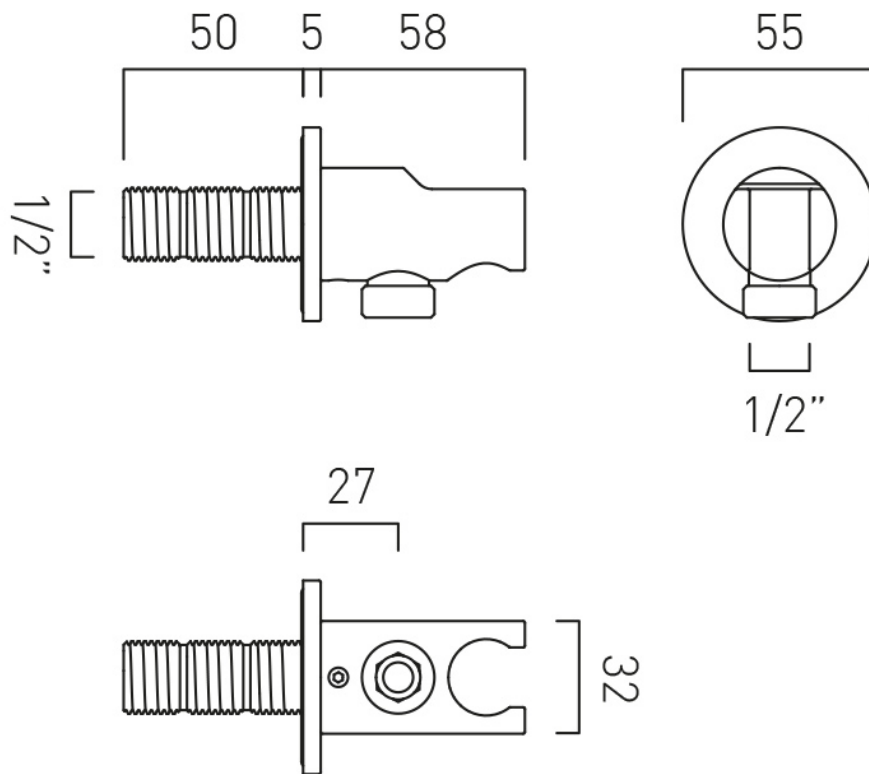

SPECIFICATION SHEET

COLLECTION: ELEMENTS

PRODUCT CODE: ELE-OUTLETBRACK3-C/P

DESCRIPTION:

Elements
integrated outlet
and shower bracket
wall mounted
1/2" threaded inlet
1/2" threaded outlet

FINISH:

Chrome

FLOW REGULATOR:

N

tel: 01934 744466
email: sales@vado.com
www.vado.com

where inspiration flows
taps | showering | accessories

TECHNICAL DRAWING

COLLECTION: ELEMENTS

PRODUCT CODE: ELE-OUTLETBRACK3-C/P

tel: 01934 744466
email: sales@vado.com
www.vado.com