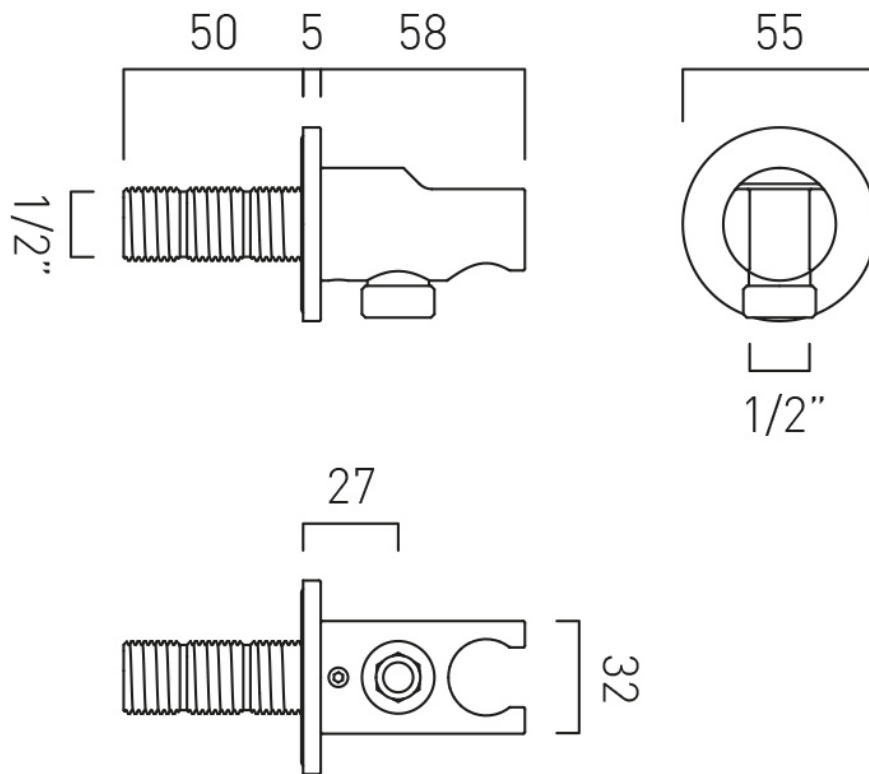

TECHNICAL DRAWING

COLLECTION: ELEMENTS

PRODUCT CODE: ELE-OUTLETBRACK3-C/P

tel: 01934 744466
email: sales@vado.com
www.vado.com

where inspiration flows
taps | showering | accessories