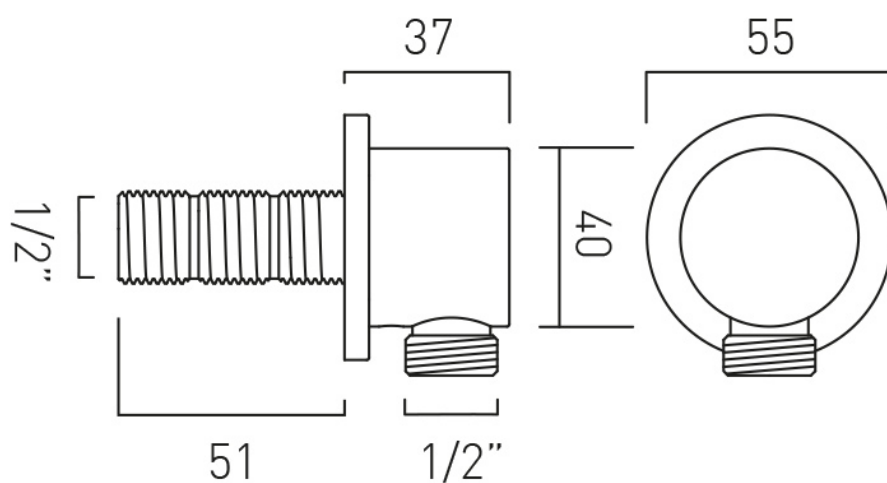

TECHNICAL DRAWING

COLLECTION: ELEMENTS

PRODUCT CODE: ELE-OUTLET2-C/P

tel: 01934 744466
email: sales@vado.com
www.vado.com

where inspiration flows
taps | showering | accessories