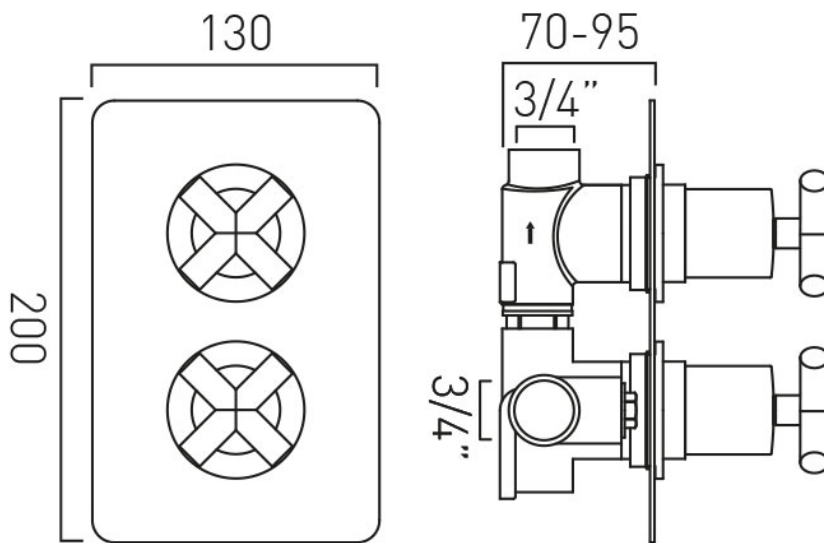

TECHNICAL DRAWING

COLLECTION: ELEMENTS

PRODUCT CODE: ELE-148D/SQ-CP

tel: 01934 744466
email: sales@vado.com
www.vado.com

where inspiration flows
taps | showering | accessories