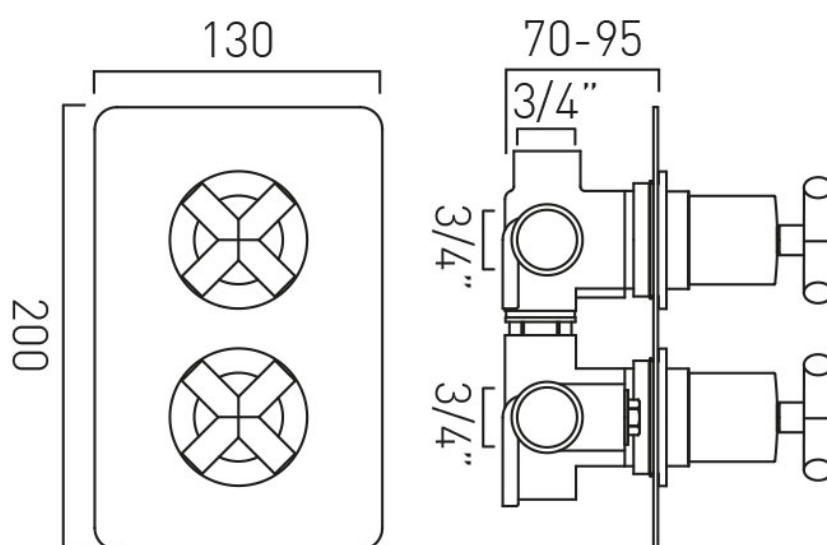

TECHNICAL DRAWING

COLLECTION: ELEMENTS

PRODUCT CODE: ELE-148D/3/SQ-CP

tel: 01934 744466
email: sales@vado.com
www.vado.com

where inspiration flows
taps | showering | accessories