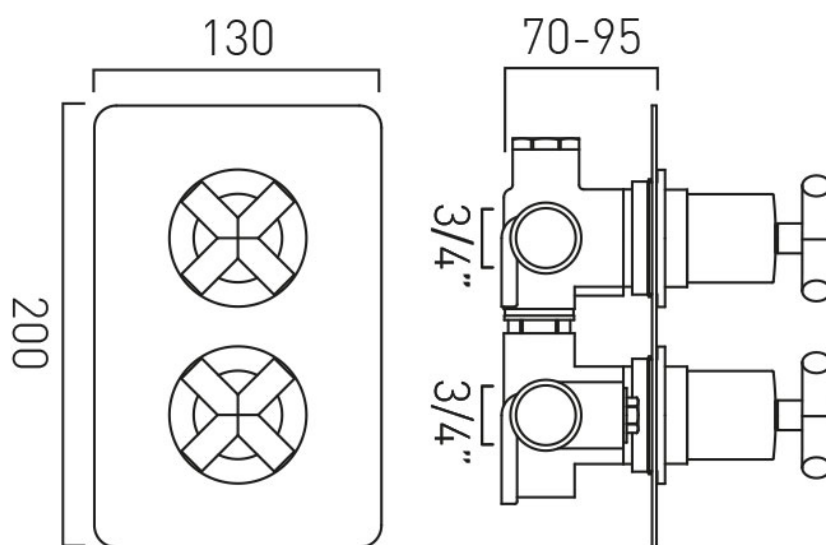

TECHNICAL DRAWING

COLLECTION: ELEMENTS

PRODUCT CODE: ELE-148D/2/SQ-CP

tel: 01934 744466
email: sales@vado.com
www.vado.com

where inspiration flows
taps | showering | accessories