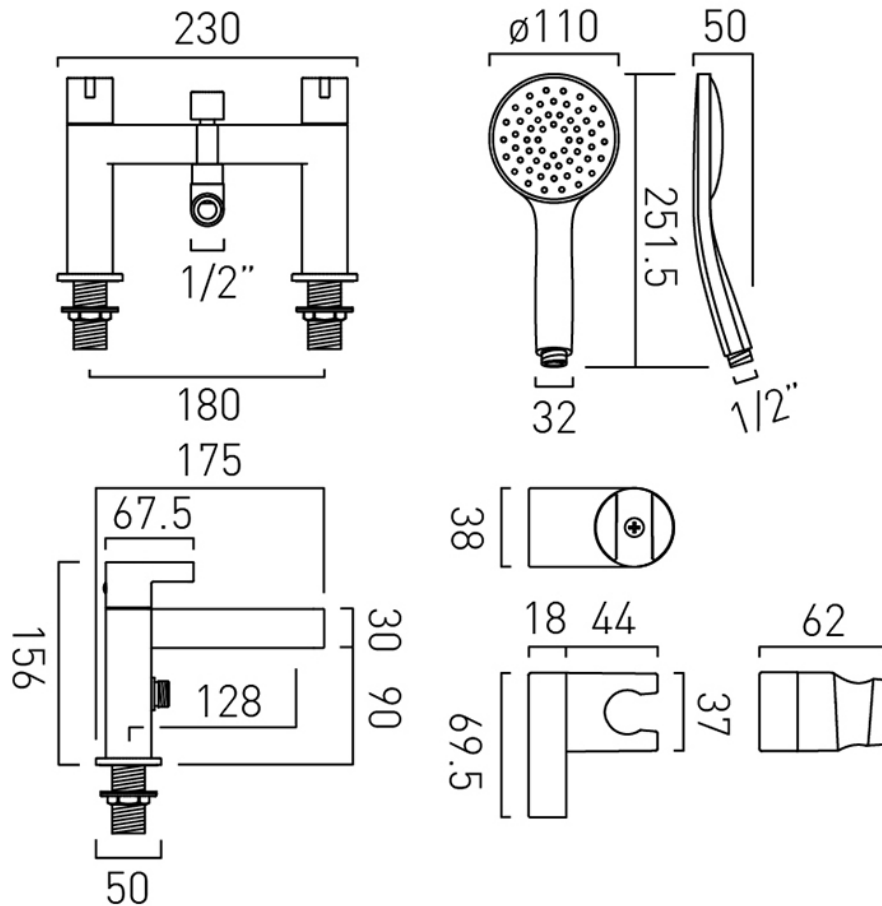

TECHNICAL DRAWING

COLLECTION: EDIT

PRODUCT CODE: EDI-130+K-CP

tel: 01934 744466
email: sales@vado.com
www.vado.com

where inspiration flows
taps | showering | accessories