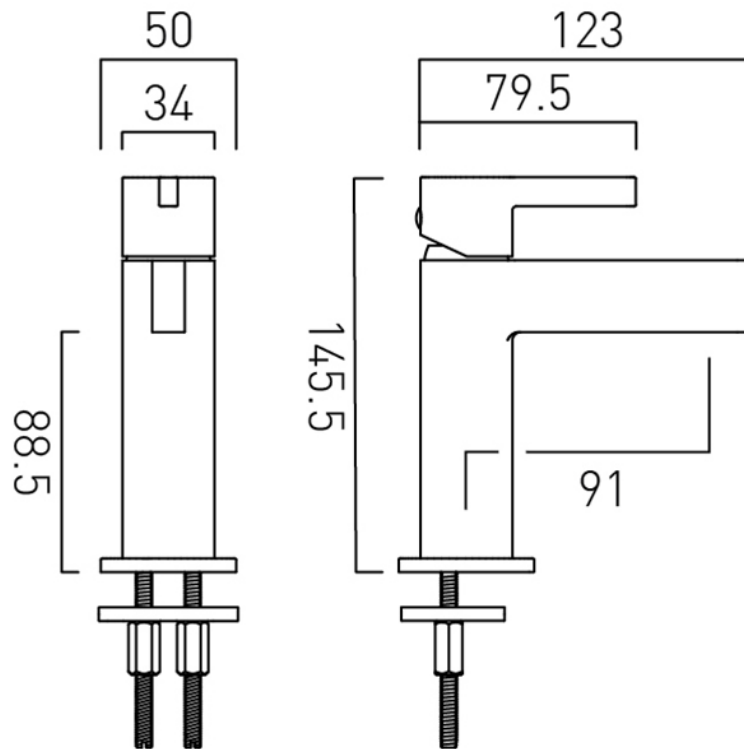

TECHNICAL DRAWING

COLLECTION: EDIT

PRODUCT CODE: EDI-100M/SB-CP

tel: 01934 744466
email: sales@vado.com
www.vado.com

where inspiration flows
taps | showering | accessories