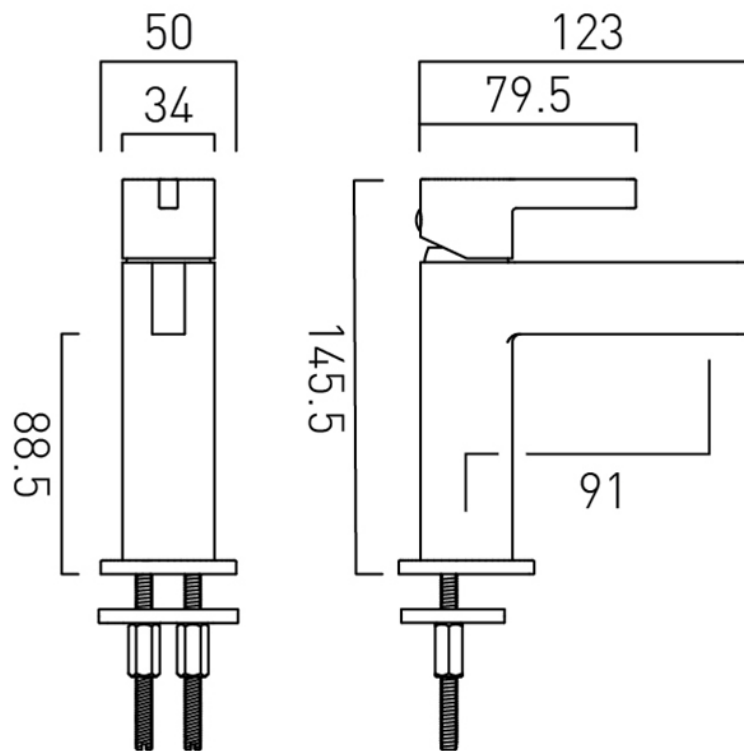

SPECIFICATION SHEET

COLLECTION: EDIT

PRODUCT CODE: EDI-100M/SB-CP

DESCRIPTION:

mini mono basin mixer
single lever
deck mounted
smooth bodied
without universal basin waste
ceramic cartridge C-010-N25
2 x 1/2" nut x 400mm fl exipipe connection
deck mount drill hole diameter 35mm
minimum operating pressure 1.0 bar MP

FINISH:

Chrome

FLOW REGULATOR:

flow regulator fitted as standard

MINIMUM OPERATING PRESSURE:

1.0 bar MP

FLOW RATE AT 3.0 BAR FLOW PRESSURE:

6 l/min

tel: 01934 744466
email: sales@vado.com
www.vado.com

where inspiration flows
taps | showering | accessories

TECHNICAL DRAWING

COLLECTION: EDIT

PRODUCT CODE: EDI-100M/SB-CP

tel: 01934 744466
email: sales@vado.com
www.vado.com