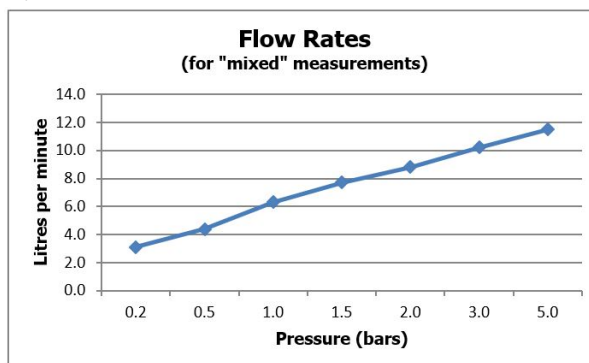

FINISH:

Chrome

FLOW REGULATOR:

flow regulator fitted as standard

MINIMUM OPERATING PRESSURE:

1.0 bar MP

FLOW RATE AT 3.0 BAR FLOW PRESSURE:

6 l/min