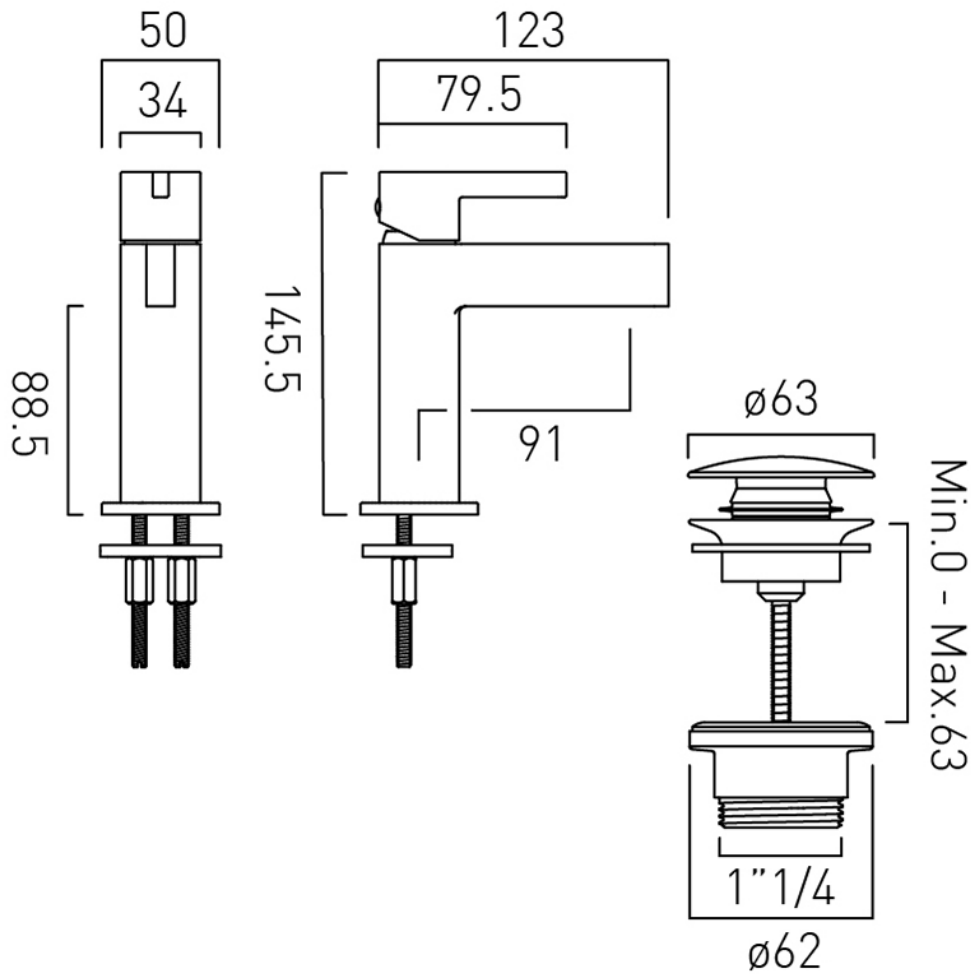

# TECHNICAL DRAWING

COLLECTION: EDIT

PRODUCT CODE: EDI-100M/CC-CP

tel: 01934 744466  
email: sales@vado.com  
www.vado.com

**where inspiration flows**  
taps | showering | accessories