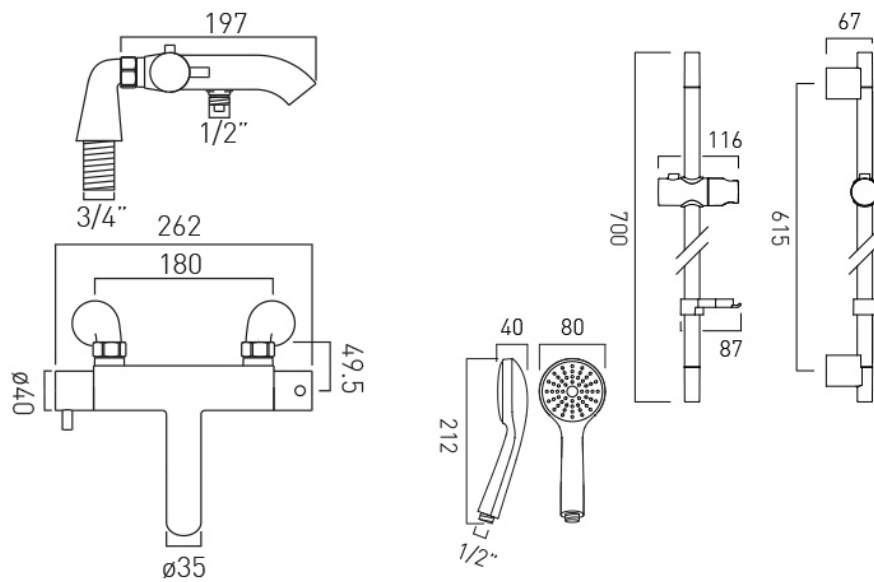

SPECIFICATION SHEET

COLLECTION:

PRODUCT CODE: CEL-131T+SRK-C/P

DESCRIPTION:

Celsius

- exposed round thermostatic bath shower mixer
- Eris single function slide rail shower kit

thermostatic cartridge V-001C-PLA
diverter cartridge CEL-001G-V2-DIV
3/4" x 50mm threaded connection on legs
deck mount drill hole diameter 28mm
minimum operating pressure 1.5 bar MP

kit comprises:
ERI-SFSRK-DB-C/P
CEL-131T-C/P

FINISH:

Chrome

MINIMUM OPERATING PRESSURE:

1.5 bar MP

tel: 01934 744466
email: sales@vado.com
www.vado.com

where inspiration flows
taps | showering | accessories

TECHNICAL DRAWING

COLLECTION:

PRODUCT CODE: CEL-131T+SRK-C/P

tel: 01934 744466
email: sales@vado.com
www.vado.com

where inspiration flows
taps | showering | accessories