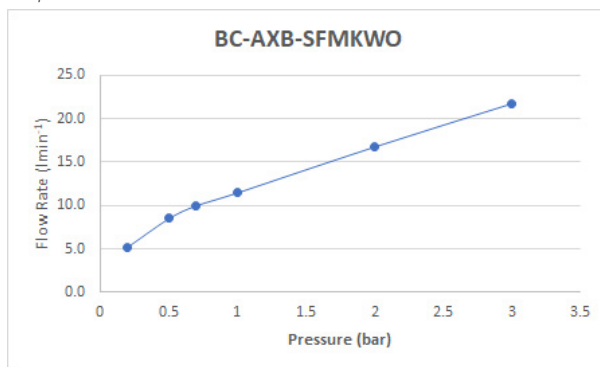

SPECIFICATION SHEET

COLLECTION: AXBRIDGE

PRODUCT CODE: BC-AXB-SFMKWO-CP

DESCRIPTION:

Axbridge
single function mini shower kit
wall mounted
with 150cm hose
and bracket with integrated outlet
1/2" inlet
minimum operating pressure 0.2 bar LP

FINISH:

Chrome

MINIMUM OPERATING PRESSURE:

0.2 bar LP

FLOW RATE AT 3.0 BAR FLOW PRESSURE:

22 l/min

TECHNICAL DRAWING

COLLECTION: AXBRIDGE