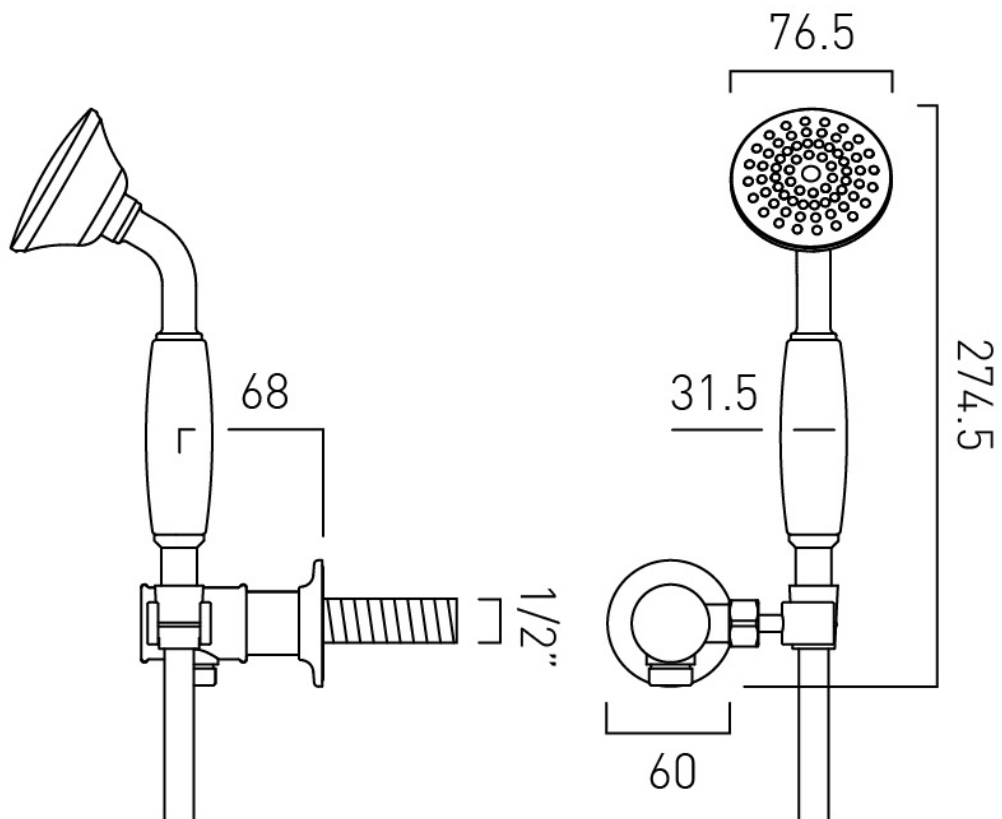

TECHNICAL DRAWING

COLLECTION: AXBRIDGE

PRODUCT CODE: BC-AXB-SFMKW0-CP

BOOTH & Co.
ENGLAND

Timeless Design. Pioneering Performance.

Your journey to distinction awaits.

01934 744466 | sales@vado.com | www.vado.com/booth-and-co