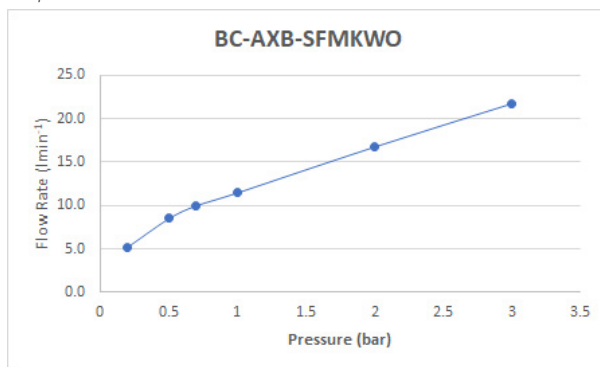

SPECIFICATION SHEET

COLLECTION: AXBRIDGE

PRODUCT CODE: BC-AXB-SFMKWO-BN

DESCRIPTION:

Axbridge
single function mini shower kit
wall mounted
with 150cm hose
and bracket with integrated outlet
1/2" inlet
minimum operating pressure 0.2 bar LP

FINISH:

Bright Nickel

MINIMUM OPERATING PRESSURE:

0.2 bar LP

FLOW RATE AT 3.0 BAR FLOW PRESSURE:

22 l/min

TECHNICAL DRAWING

COLLECTION: AXBRIDGE