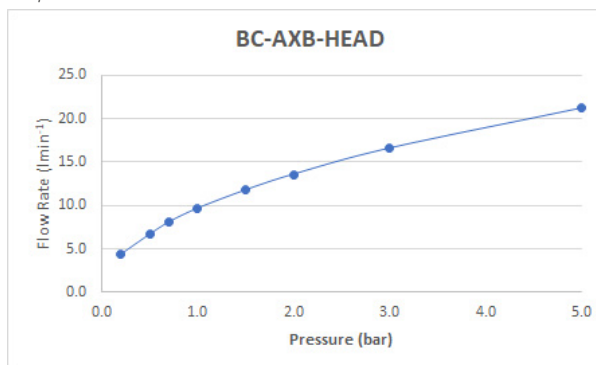

SPECIFICATION SHEET

COLLECTION: AXBRIDGE

PRODUCT CODE: BC-AXB-HEAD/SA-BN

DESCRIPTION:

Axbridge
single function
round shower head with shower arm
wall mounted
200mm (8in) shower head
1/2" threaded inlet
minimum operating pressure 0.2 bar LP

FINISH:

Bright Nickel

MINIMUM OPERATING PRESSURE:

0.2 bar LP

FLOW RATE AT 3.0 BAR FLOW PRESSURE:

21 l/min

TECHNICAL DRAWING

COLLECTION: AXBRIDGE