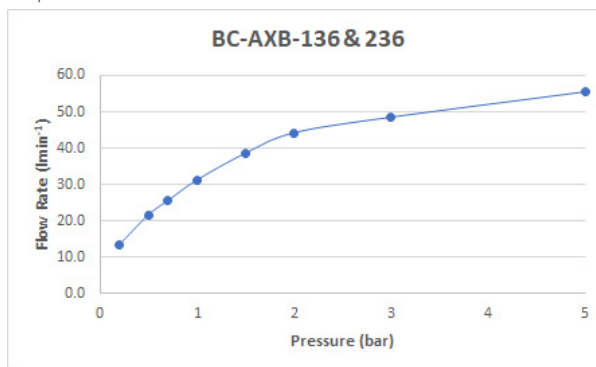

SPECIFICATION SHEET

COLLECTION: AXBRIDGE

PRODUCT CODE: BC-AXB-236-CP

DESCRIPTION:

Axbridge
bath pillar taps
deck mounted
lever handles
with water flow straightener
cold ceramic cartridge FL-511-RTC
hot ceramic cartridge FL-511-LTC
3/4" threaded tail connections
deck mount drill hole diameter 27mm
minimum operating pressure 0.2 bar LP

FINISH:

Chrome

MINIMUM OPERATING PRESSURE:

0.2 bar LP

FLOW RATE AT 3.0 BAR FLOW PRESSURE:

49 l/min

BOOTH & Co.
ENGLAND

Timeless Design. Pioneering Performance.