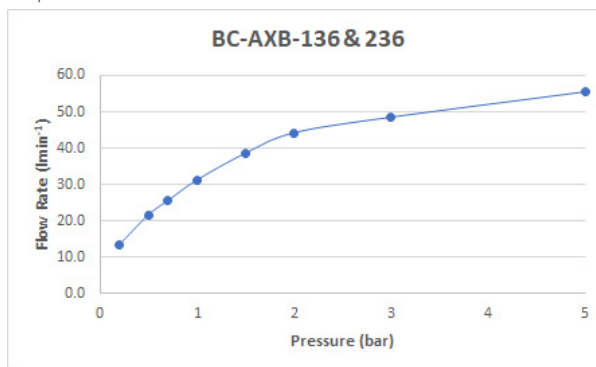

SPECIFICATION SHEET

COLLECTION: AXBRIDGE

PRODUCT CODE: BC-AXB-236-BN

DESCRIPTION:

Axbridge
bath pillar taps
deck mounted
lever handles
with water flow straightener
cold ceramic cartridge FL-511-RTC
hot ceramic cartridge FL-511-LTC
3/4" threaded tail connections
deck mount drill hole diameter 27mm
minimum operating pressure 0.2 bar LP

FINISH:

Bright Nickel

MINIMUM OPERATING PRESSURE:

0.2 bar LP

FLOW RATE AT 3.0 BAR FLOW PRESSURE:

49 l/min

BOOTH & Co.
ENGLAND

Timeless Design. Pioneering Performance.