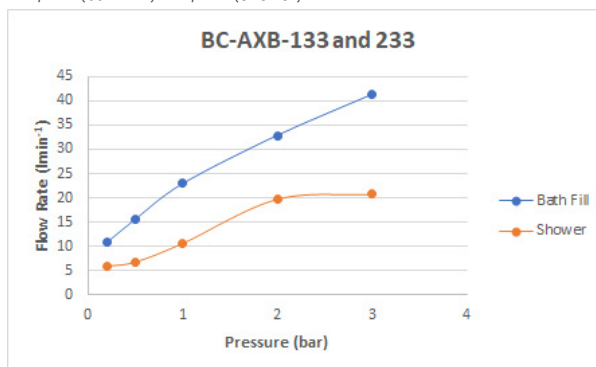

SPECIFICATION SHEET

COLLECTION: AXBRIDGE

PRODUCT CODE: BC-AXB-233-BN

DESCRIPTION:

Axbridge
exposed bath shower mixer
floor mounted
with shower kit
lever handles
with water flow straightener
cold ceramic cartridge FL-511-RTC
hot ceramic cartridge FL-511-LTC
2 x 1/2" female inlets
minimum operating pressure 1.0 bar MP

FINISH:

Bright Nickel

MINIMUM OPERATING PRESSURE:

1.0 bar MP

FLOW RATE AT 3.0 BAR FLOW PRESSURE:

41 l/min (bath fill) 21 l/min (shower)

TECHNICAL DRAWING

COLLECTION: AXBRIDGE