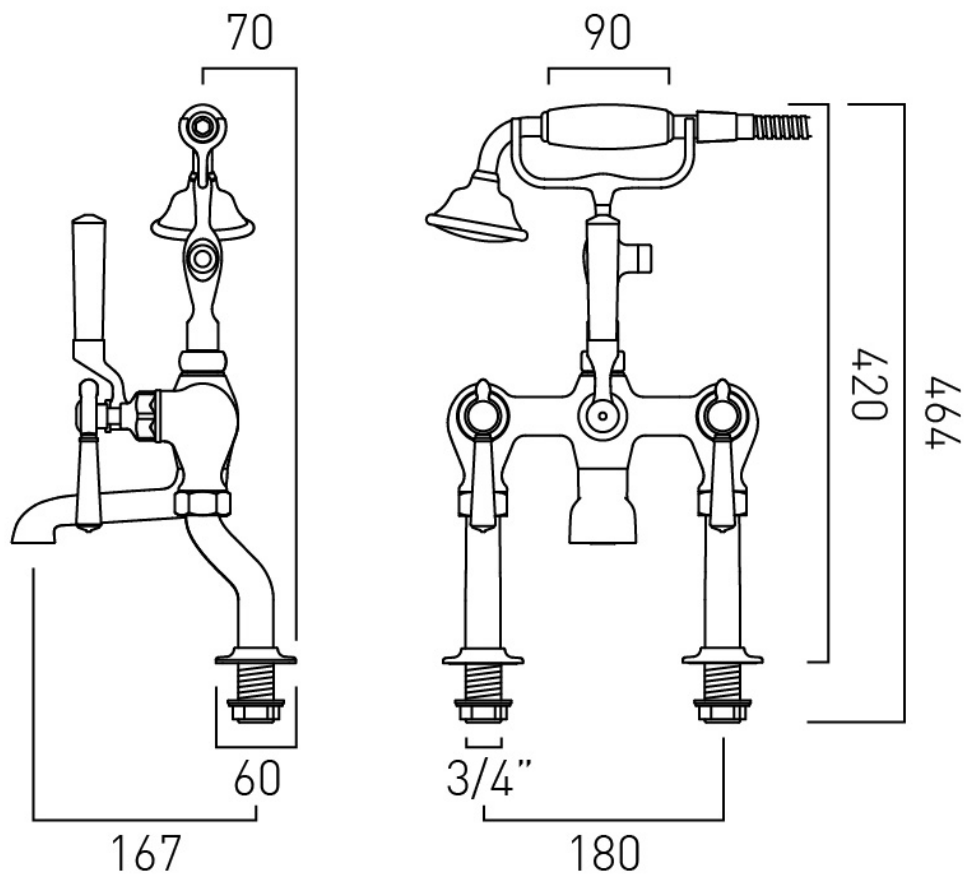


SPECIFICATION SHEET

COLLECTION: AXBRIDGE

PRODUCT CODE: BC-AXB-231-CP

DESCRIPTION:

Axbridge
exposed bath shower mixer
pillar mounted
with shower kit
lever handles
with water flow straightener
cold ceramic cartridge FL-511-RTC
hot ceramic cartridge FL-511-LTC
3/4" threaded connections (on legs)
minimum operating pressure 1.0 bar MP

FINISH:

Chrome

MINIMUM OPERATING PRESSURE:

1.0 bar MP

BOOTH & Co.
ENGLAND

Timeless Design. Pioneering Performance.

Your journey to distinction awaits.

01934 744466 | sales@vado.com | www.vado.com/booth-and-co

TECHNICAL DRAWING

COLLECTION: AXBRIDGE

PRODUCT CODE: BC-AXB-231-CP

BOOTH & Co.
ENGLAND

Timeless Design. Pioneering Performance.

Your journey to distinction awaits.

01934 744466 | sales@vado.com | www.vado.com/booth-and-co