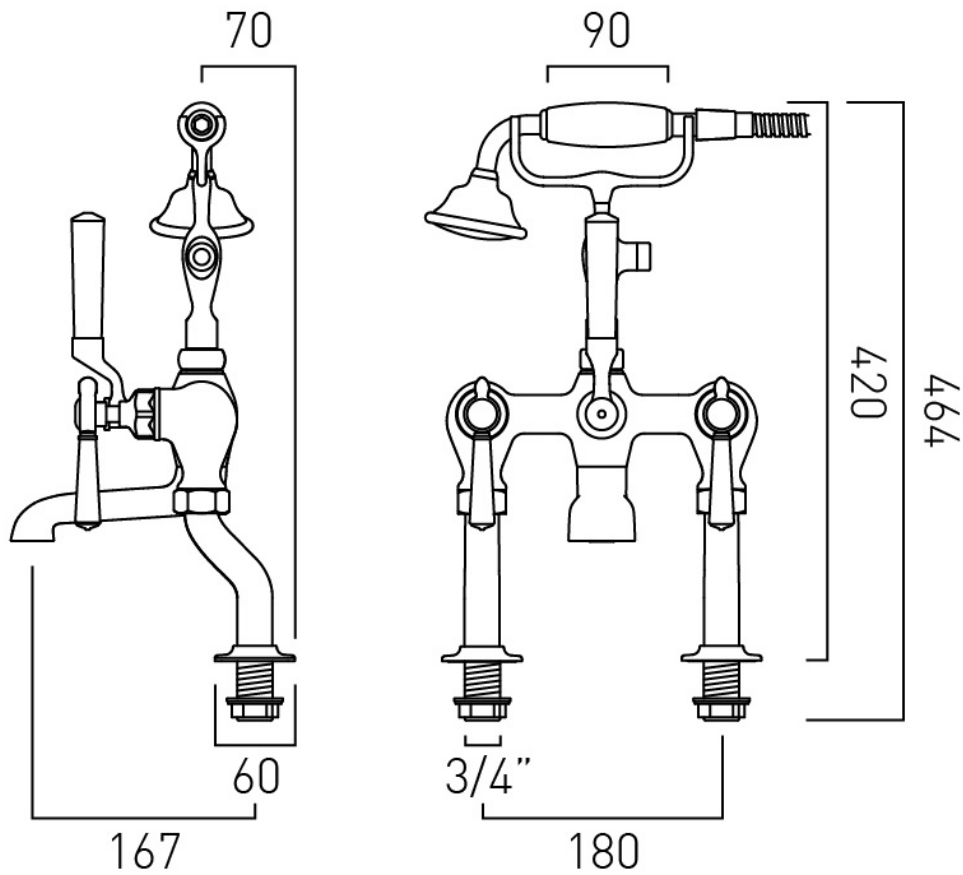


SPECIFICATION SHEET

COLLECTION: AXBRIDGE

PRODUCT CODE: BC-AXB-231-BN

DESCRIPTION:

Axbridge
exposed bath shower mixer
pillar mounted
with shower kit
lever handles
with water flow straightener
cold ceramic cartridge FL-511-RTC
hot ceramic cartridge FL-511-LTC
3/4" threaded connections (on legs)
minimum operating pressure 1.0 bar MP

TECHNICAL DRAWING

COLLECTION: AXBRIDGE

PRODUCT CODE: BC-AXB-231-BN

BOOTH & Co.
ENGLAND

Timeless Design. Pioneering Performance.

Your journey to distinction awaits.

01934 744466 | sales@vado.com | www.vado.com/booth-and-co