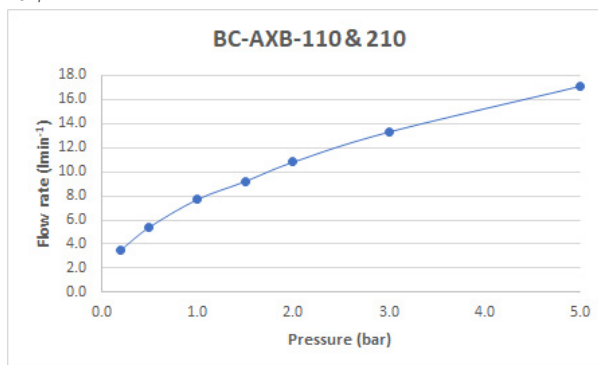

## DESCRIPTION:

Axbridge  
mono bidet mixer  
deck mounted  
with pop-up waste  
lever handles  
with water flow straightener  
cold ceramic cartridge FL-501-RTC  
hot ceramic cartridge FL-501-LTC  
2 x 1/2" x 400mm flexipipe connections  
deck mount drill hole diameter 35mm  
minimum operating pressure 0.2 bar LP

## MINIMUM OPERATING PRESSURE:

0.2 bar LP

## FLOW RATE AT 3.0 BAR FLOW PRESSURE:

13 l/min

---