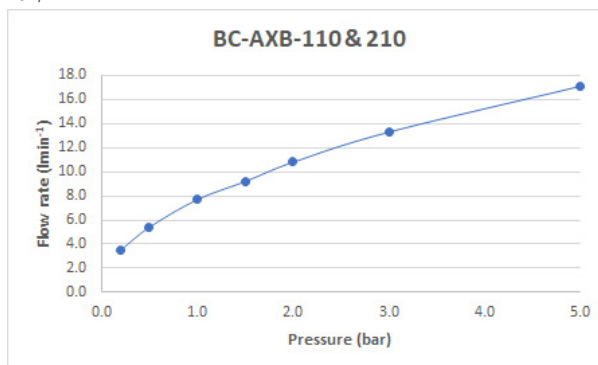

SPECIFICATION SHEET

COLLECTION: AXBRIDGE

PRODUCT CODE: BC-AXB-210-BN

DESCRIPTION:

Axbridge
mono bidet mixer
deck mounted
with pop-up waste
lever handles
with water flow straightener
cold ceramic cartridge FL-501-RTC
hot ceramic cartridge FL-501-LTC
2 x 1/2" x 400mm flexipipe connections
deck mount drill hole diameter 35mm
minimum operating pressure 0.2 bar LP

FINISH:

Bright Nickel

MINIMUM OPERATING PRESSURE:

0.2 bar LP

FLOW RATE AT 3.0 BAR FLOW PRESSURE:

13 l/min

TECHNICAL DRAWING

COLLECTION: AXBRIDGE
PRODUCT CODE: BC-AXB-210-BN