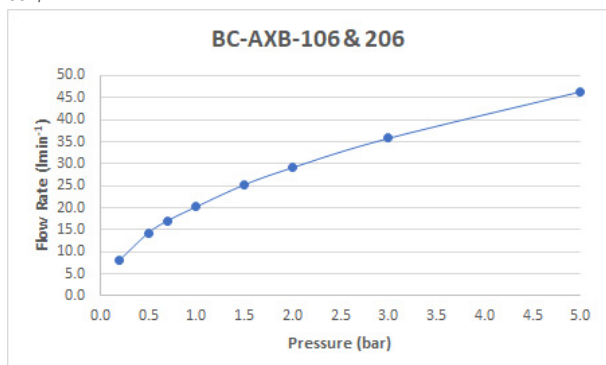

# SPECIFICATION SHEET

**COLLECTION:** AXBRIDGE

**PRODUCT CODE:** BC-AXB-206-CP

**DESCRIPTION:**

Axbridge  
basin pillar taps  
deck mounted  
lever handles  
with water flow straightener  
cold ceramic cartridge FL-501-RTC  
hot ceramic cartridge FL-501-LTC  
1/2" threaded tail connections  
deck mount drill hole diameter 22mm  
minimum operating pressure 0.2 bar LP

**FINISH:**

Chrome

**FLOW REGULATOR:**

FR-106/5-PLA

**MINIMUM OPERATING PRESSURE:**

0.2 bar LP

**FLOW RATE AT 3.0 BAR FLOW PRESSURE:**

36 l/min