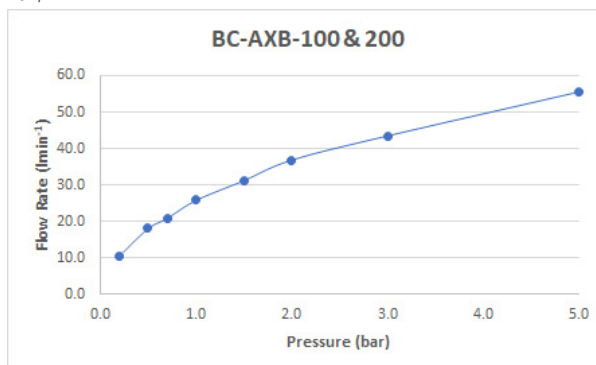

# SPECIFICATION SHEET

**COLLECTION:** AXBRIDGE

**PRODUCT CODE:** BC-AXB-200-CP

**DESCRIPTION:**

Axbridge  
mono basin mixer  
deck mounted  
with pop-up waste  
lever handles  
with water flow straightener  
cold ceramic cartridge FL-501-RTC  
hot ceramic cartridge FL-501-LTC  
2 x 1/2" x 400mm flexipipe connections  
deck mount drill hole diameter 35mm  
minimum operating pressure 0.2 bar LP

**FINISH:**

Chrome

**FLOW REGULATOR:**

FR-FLEXI/5-PLA (2 are required)

**MINIMUM OPERATING PRESSURE:**

0.2 bar LP

**FLOW RATE AT 3.0 BAR FLOW PRESSURE:**

43 l/min