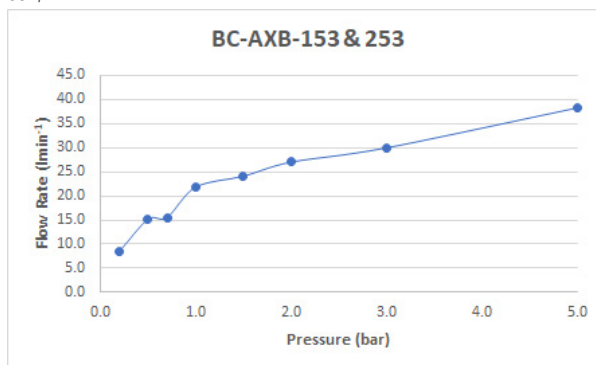

SPECIFICATION SHEET

COLLECTION: AXBRIDGE

PRODUCT CODE: BC-AXB-153-CP

DESCRIPTION:

Axbridge
Bridge Kitchen Mixer
pillar mounted
cross handles
with water flow straightener
cold ceramic cartridge FL-501-RTC
hot ceramic cartridge FL-501-LTC
2 x 1/2" threaded inlet
deck mount drill hole diameter 22mm
minimum operating pressure 0.2 bar

FINISH:

Chrome

MINIMUM OPERATING PRESSURE:

0.2 bar LP

FLOW RATE AT 3.0 BAR FLOW PRESSURE:

38 l/min

BOOTH & Co.
ENGLAND

Timeless Design. Pioneering Performance.