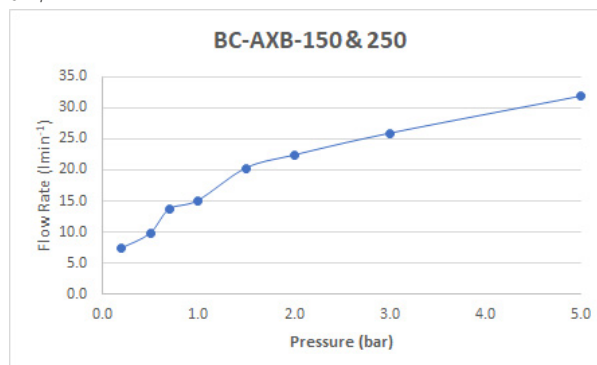

SPECIFICATION SHEET

COLLECTION: AXBRIDGE

PRODUCT CODE: BC-AXB-150-BN

DESCRIPTION:

Axbridge
Mono Kitchen Mixer
deck mounted
with swivel spout
Cross Handles
with water flow straightener
hot ceramic cartridge FL-501-LTC
cold ceramic cartridge FL-501-RTC
2 x 1/2" x 400mm flexipipe connections
deck mount drill hole diameter 35mm
minimum operating pressure 0.2 bar LP

FINISH:

Bright Nickel

FLOW REGULATOR:

FR-FLEXI/8-PLA (2 are required)

MINIMUM OPERATING PRESSURE:

0.2 bar LP

FLOW RATE AT 3.0 BAR FLOW PRESSURE:

32 l/min