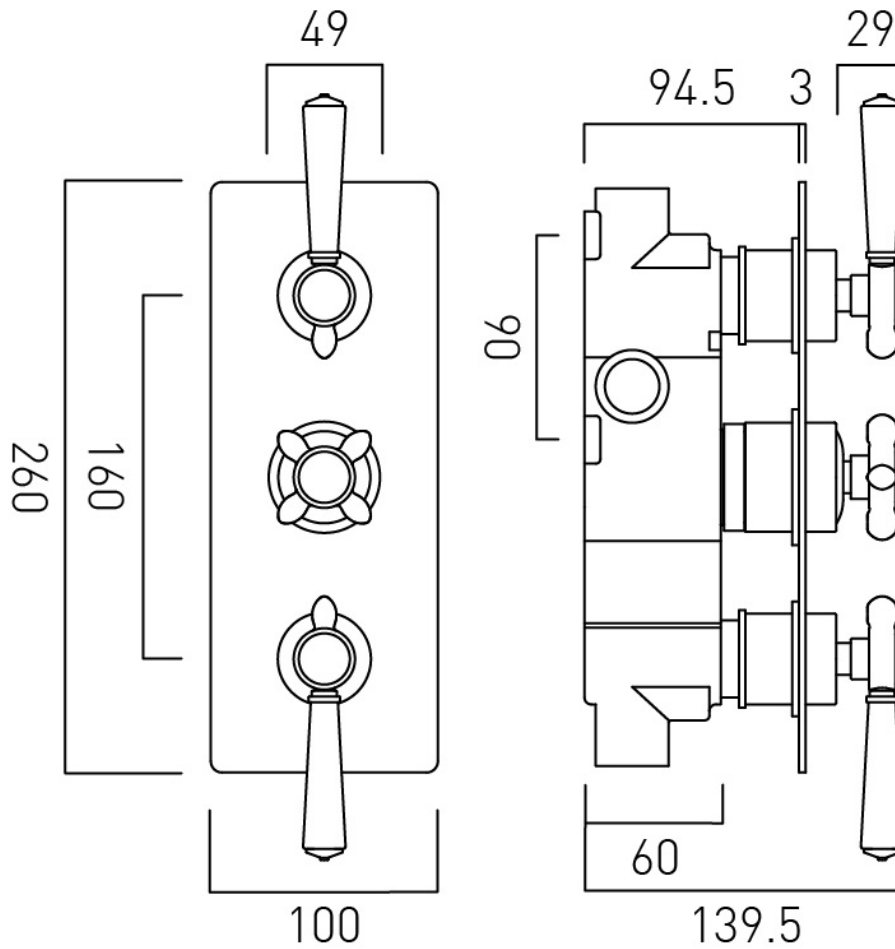

TECHNICAL DRAWING

COLLECTION: AXBRIDGE

PRODUCT CODE: BC-AXB-128/2-CP

BOOTH & Co.
ENGLAND

Timeless Design. Pioneering Performance.

Your journey to distinction awaits.

01934 744466 | sales@vado.com | www.vado.com/booth-and-co