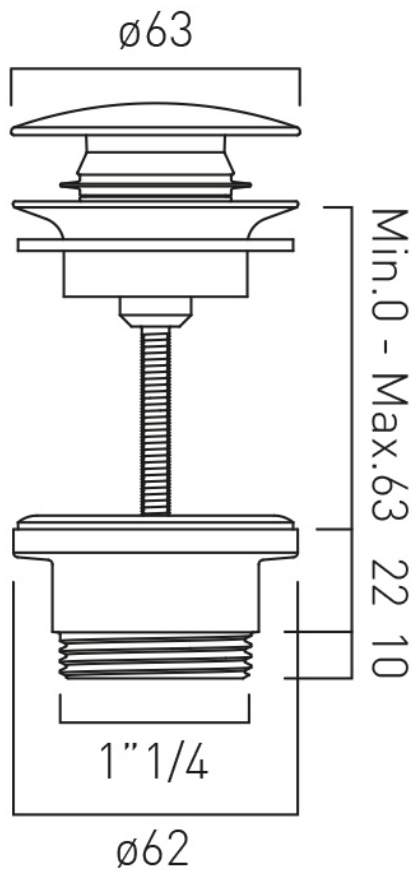


SPECIFICATION SHEET

COLLECTION: WASTES

PRODUCT CODE: AX-WG-393-CP

DESCRIPTION:

push basin waste
easily fits into a slotted or unslotted waste
clac-clac or free-flow

FINISH:

Chrome

tel: 01934 744466
email: sales@vado.com
www.vado.com

where inspiration flows
taps | showering | accessories

TECHNICAL DRAWING

COLLECTION: WASTES

PRODUCT CODE: AX-WG-393-CP

tel: 01934 744466
email: sales@vado.com
www.vado.com

where inspiration flows
taps | showering | accessories