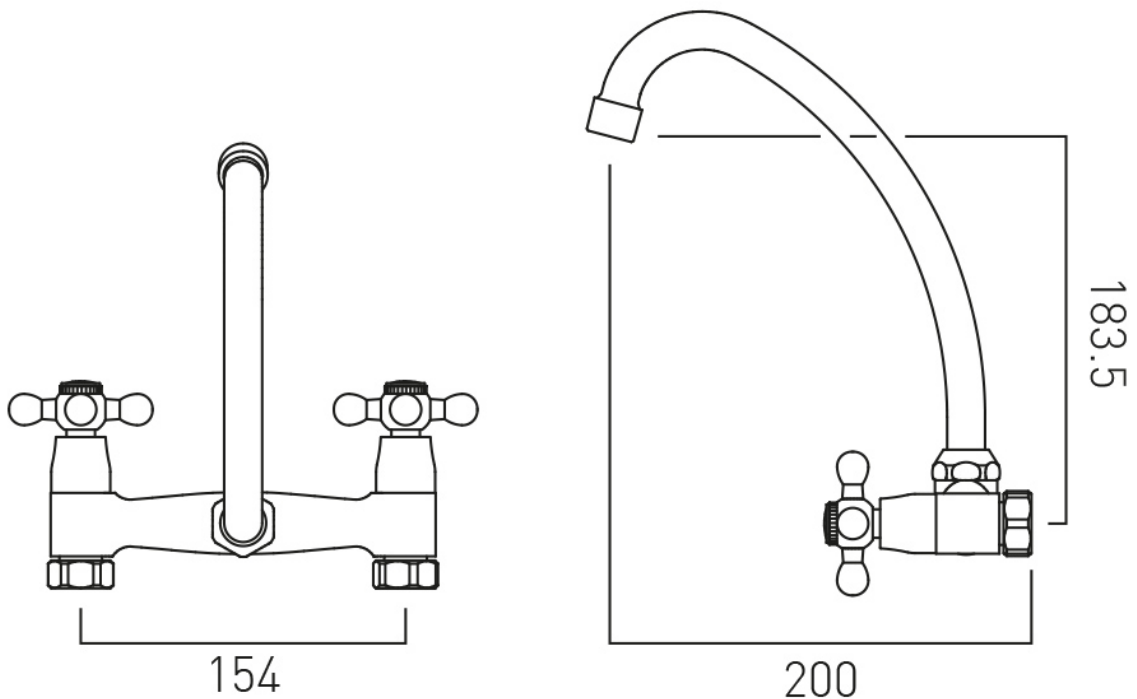

# SPECIFICATION SHEET

COLLECTION: VICTORIANA  
PRODUCT CODE: AX-VIC-154G/CD-CP

**DESCRIPTION:**

2 hole sink mixer  
wall mounted  
with swivel spout  
cold ceramic cartridge C-201-RTC  
hot ceramic cartridge C-201-LTC  
1/2" x 3/4" x 48mm eccentrics  
minimum operating pressure 0.2 bar  
LP

# TECHNICAL DRAWING

COLLECTION: VICTORIANA  
PRODUCT CODE: AX-VIC-154G/CD-CP