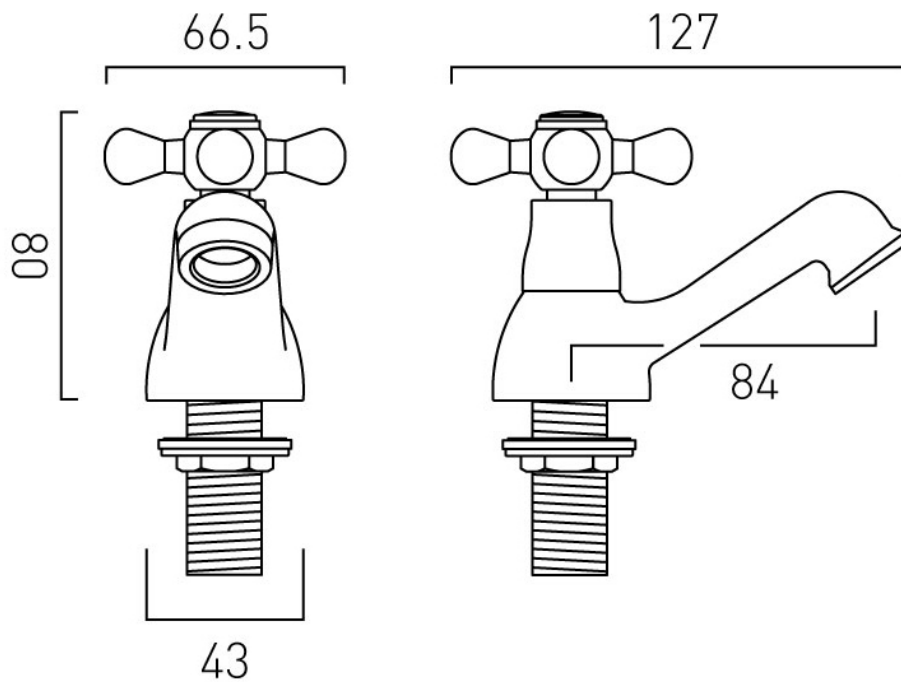

.....

SPECIFICATION SHEET

COLLECTION: VICTORIANA
PRODUCT CODE: AX-VIC-106/CD/CL-CP

DESCRIPTION:

basin pillar cold only tap
deck mounted
cold ceramic cartridge C-201-RTC
1/2" x 50mm threaded connections
deck mount drill hole diameter 22mm
minimum operating pressure 0.2 bar
LP

WWW.VADO.COM/AXCES

AXCES
by VADO

.....

TECHNICAL DRAWING

COLLECTION: VICTORIANA

PRODUCT CODE: AX-VIC-106/CD/CL-CP

CONTACT

SALES: 01934 744466