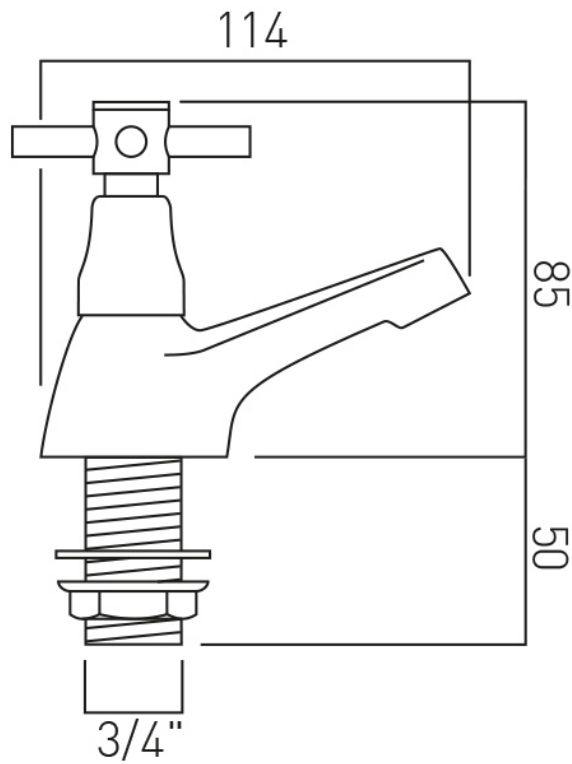

.....

TECHNICAL DRAWING

COLLECTION: VECTA

PRODUCT CODE: AX-VEC-136/CD-CP

CONTACT

SALES: 01934 744466

AFTERSALES: 01934 745163

EMAIL: SALES@VADO.COM

WWW.VADO.COM/AXCES

AXCES
by VADO