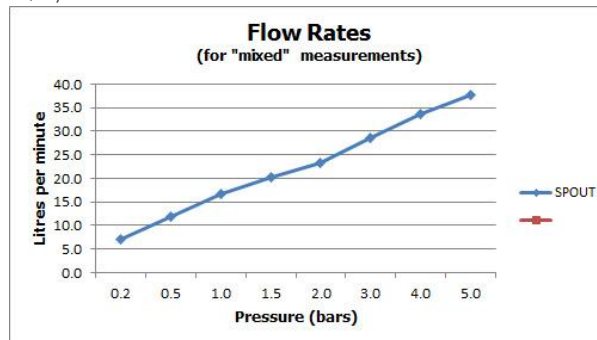

## FLOW REGULATOR:

N

## FLOW RATE AT 3.0 BAR FLOW PRESSURE:

29 l/min