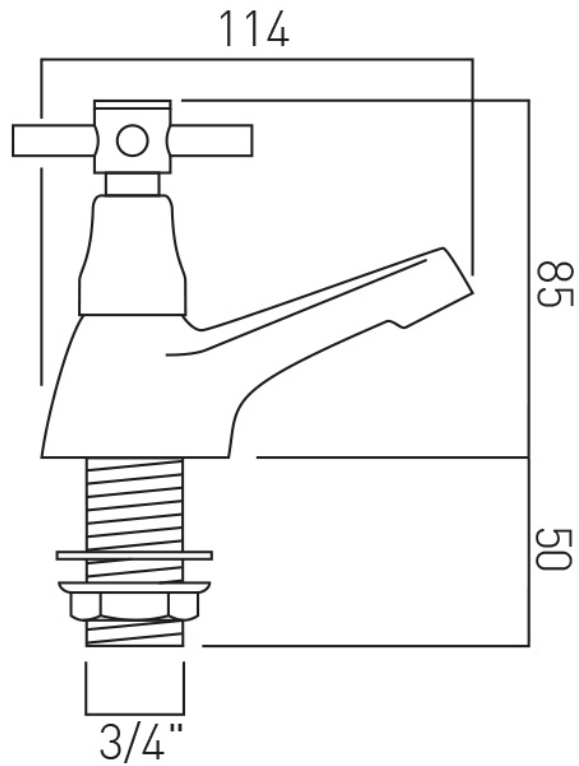

.....

TECHNICAL DRAWING

COLLECTION: VECTA

PRODUCT CODE: AX-VEC-106/CD-CP

CONTACT

SALES: 01934 744466

AFTERSALES: 01934 745163

EMAIL: SALES@VADO.COM

WWW.VADO.COM/AXCES

AXCES
by VADO