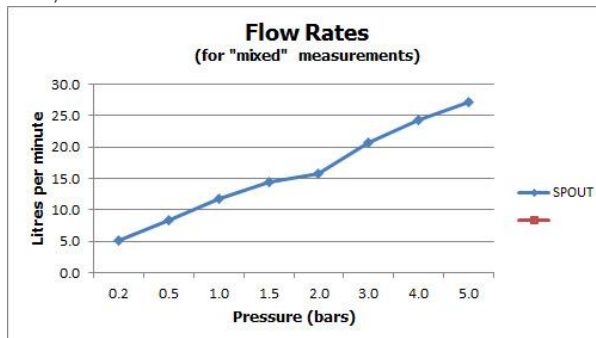

.....

SPECIFICATION SHEET

COLLECTION: VECTA
PRODUCT CODE: AX-VEC-106/CD-CP

DESCRIPTION:

basin pillar taps
deck mounted
with water flow straightener
cold ceramic cartridge C-201-RTC
hot ceramic cartridge C-201-LTC
1/2" x 47mm threaded tail connections
deck mount drill hole diameter 22mm
minimum operating pressure 0.2 bar LP

FINISH:

Chrome

FLOW REGULATOR:

FR-106/4-PLA

MINIMUM OPERATING PRESSURE:

0.2 bar LP

FLOW RATE AT 3.0 BAR FLOW PRESSURE:

21 l/min